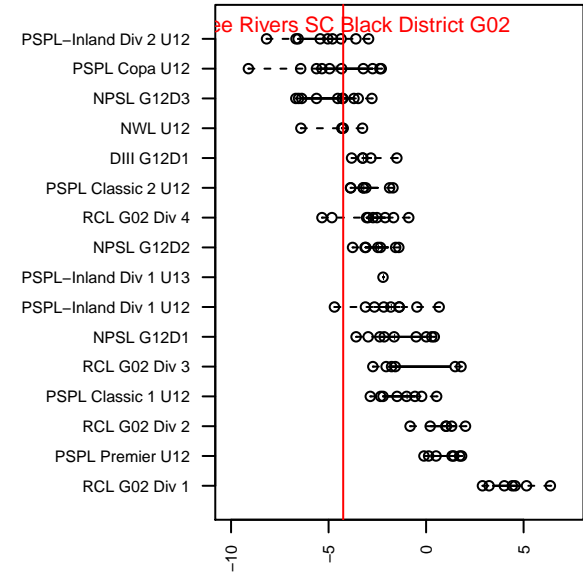

Three Rivers SC Black District G02

Three Rivers SC
 Pasco, WA
 G02 total strength=354
 attack=0.3 defense=0.15
 fall league = NWL U12
 spr league = Spr NWL U12
 notes= Gateley 2014

alt names used:
 Three Rivers GU12 Gateley
 GU12 3RSC BLACK-GATELEY
 3RSC BLACK-GATELEY

Venues played:
 2014 Clash At the Border Gold/Silver U12
 2014 NWL U12
 2014 Spr NWL U12

**attack and defense variance (black dot)
relative to other teams
and top 10 in region**

**attack and defense rating
relative to others at age
and all opponents in last 13 months**