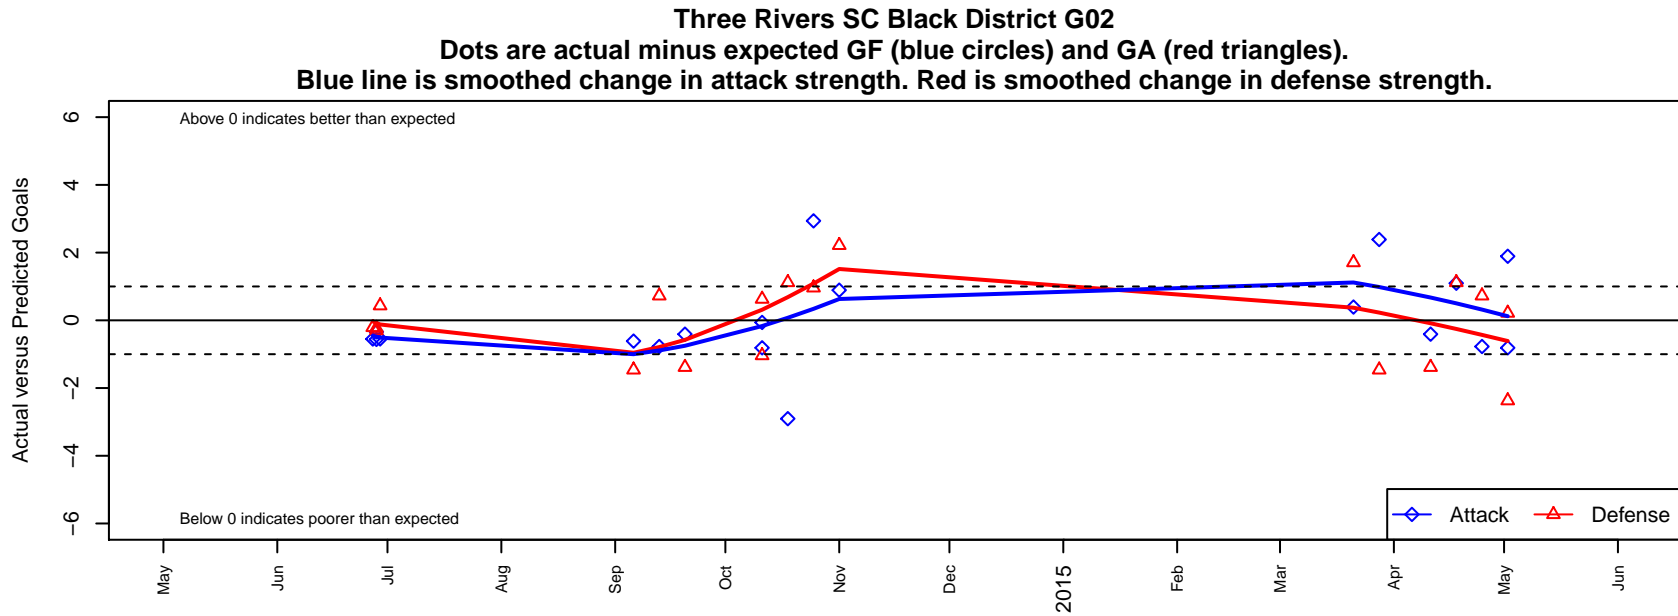

Three Rivers SC Black District G02

Three Rivers SC
 Pasco, WA
 G02 total strength=354
 attack=0.3 defense=0.15
 fall league = NWL U12
 spr league = Spr NWL U12
 notes= Gateley 2014

alt names used:
 Three Rivers GU12 Gateley
 GU12 3RSC BLACK-GATELEY
 3RSC BLACK-GATELEY

Venues played:
 2014 Clash At the Border Gold/Silver U12
 2014 NWL U12
 2014 Spr NWL U12

**attack and defense variance (black dot)
relative to other teams
and top 10 in region**

**attack and defense rating
relative to others at age
and all opponents in last 13 months**